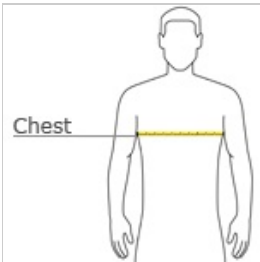

- 7.8-ounce, 50/50 cotton/poly fleece
- Air jet yarn for a soft, pill-resistant finish
- Jersey-lined hood
- No drawcord at hood
- YKK metal zipper
- Set-in sleeves
- Coverseamed arm seams and waistband
- Rib knit cuffs and waistband
- Front pouch pockets

### HOW TO MEASURE

#### CHEST

With arms down at sides, measure around the upper body, under arms and over the fullest part of the chest.